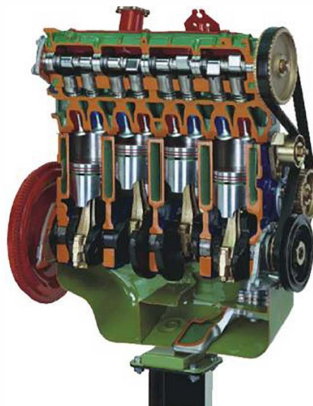

## Engine Repair Program Model: MEG003 (E & SC)

- **MEG003** has a blueprint style template walking a student through tear down, measuring and reassembly of an engine
- **MEG003-SC/E** combine with a full functional start cart, console, faults, test points, and the proper components to run the engine and verify correct engine function
- Custom engine models available
- GDI, MPI, SPFI and Hybrid
- Diesel Engine and Start Cart also available

*MEG003-E  
(Engine)*

*MEG003-SC  
(Start Cart)*

*MEGART4800*

*MEGART4601*

*MEGART5181*

*MEGART5210C*

*MEGART5440  
(Available in BMW, VW and Mitsubishi)*

*MEGART7200*