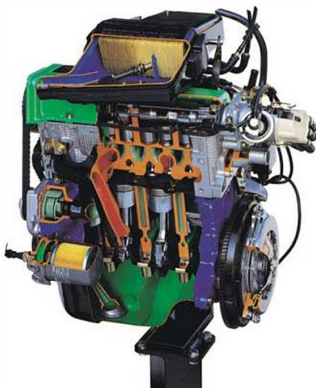

## Engine Repair Program Model: MEG003 (E & SC)

- **MEG003** has a blueprint style template walking a student through tear down, measuring and reassembly of an engine
- **MEG003-SC/E** combine with a full functional start cart, console, faults, test points, and the proper components to run the engine and verify correct engine function
- Custom engine models available
- GDI, MPI, SPFI and Hybrid
- Diesel Engine and Start Cart also available

*MEG003-E  
(Engine)*

*MEG003-SC  
(Start Cart)*

*MEGART4800*

*MEGART4601*

*MEGART5181*

*MEGART5210C*

*MEGART5440  
(Available in BMW, VW and Mitsubishi)*

*MEGART7200*