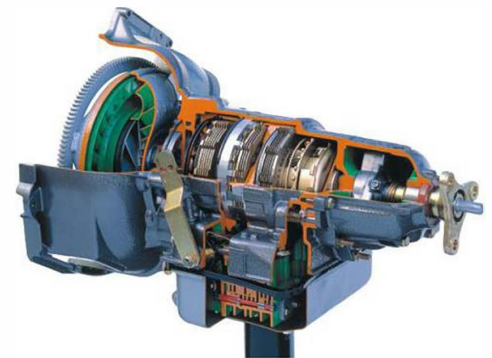

*MEGART11050:
3 HP Automatic Transmission*